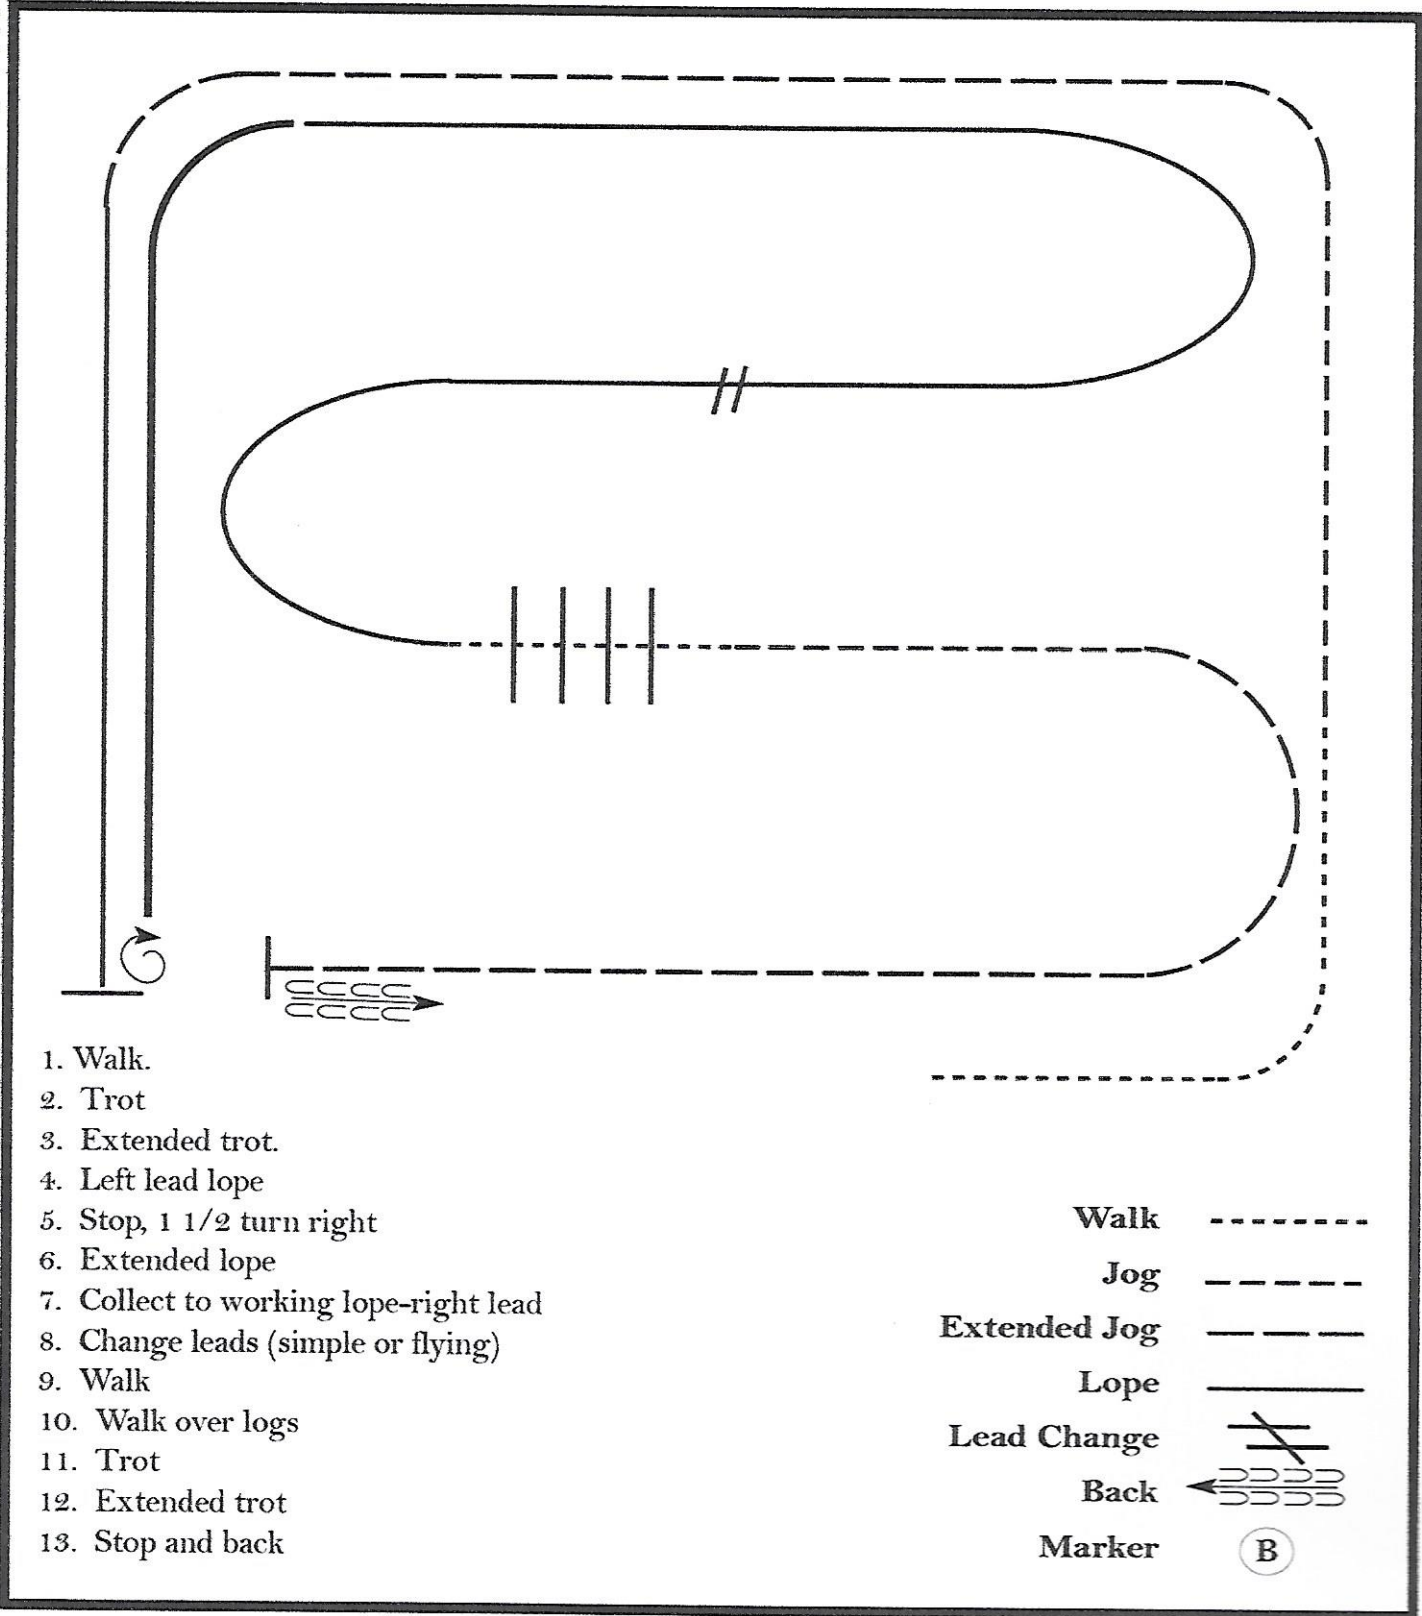

APHA / All breed

Ranch Riding

Show Date: 04-22-2017

www.HorseShowPatterns.com

www.HorseShowPatterns.com

1. Walk.
2. Trot
3. Extended trot.
4. Left lead lope
5. Stop, 1 1/2 turn right
6. Extended lope
7. Collect to working lope-right lead
8. Change leads (simple or flying)
9. Walk
10. Walk over logs
11. Trot
12. Extended trot
13. Stop and back

Walk	-----
Jog	- - - - -
Extended Jog	- - - - -
Lope	
Lead Change	//
Back	← ~~~~~ ~~~~~
Marker	(B)

Pattern Provided by:
maj-Britt Lemay

[RR/2]