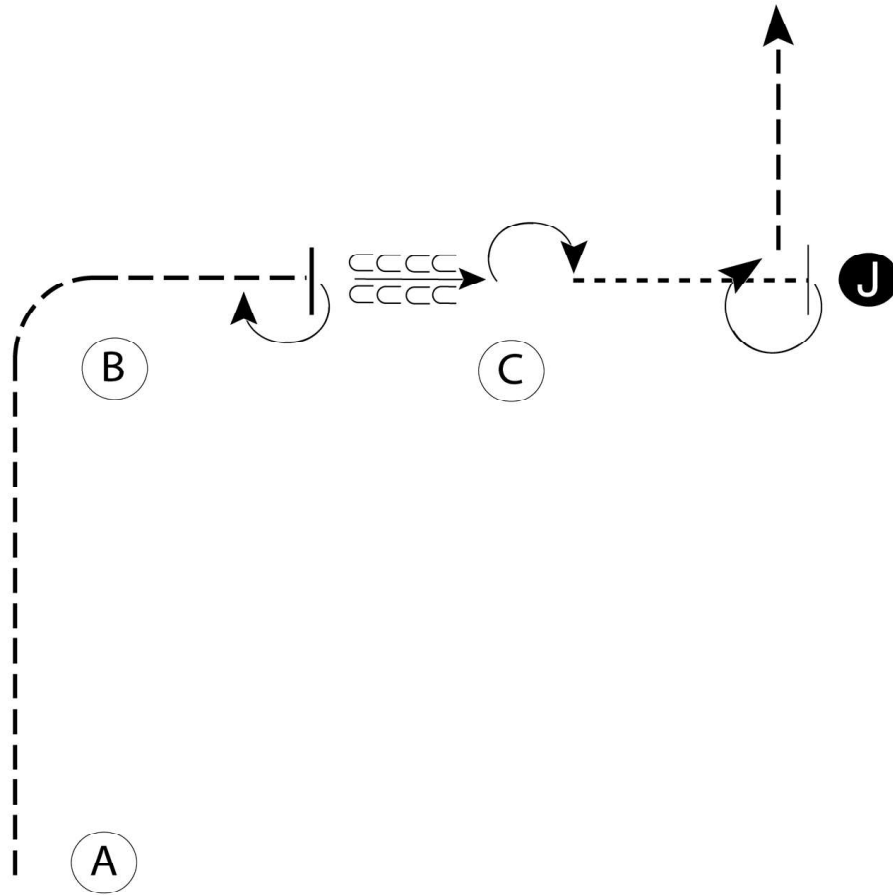

Paint Horse Slovak Paradise Show

Showmanship (All Breed)

Show Date: 07/28-29/2018

w w w . H o r s e S h o w P a t t e r n s . c o m

w w w . H o r s e S h o w P a t t e r n s . c o m

1. Jog from A around B
2. Half way to C stop and perform a 180 degree turn
3. Back to C
4. Perform a 180 degree turn, walk to Judge and set up for inspection
5. When dismissed perform a 270 degree turn and trot to lineup

- Walk -----
- Trot - . - . - .
- Back ← — — — — —
- Marker (B)
- Judge (J)

[S/2-26]

Pattern Provided by:

Judge(s)