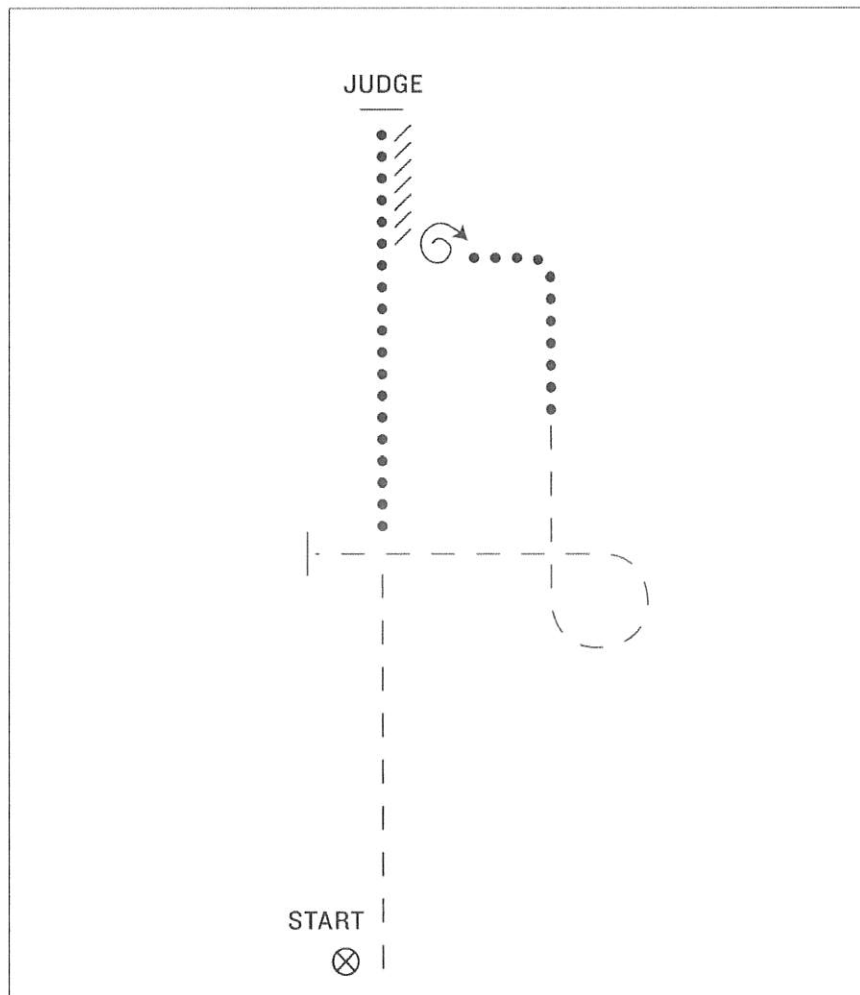

Showmanship at Halter Open

WRC + SAWRR Showmanship at Halter - OPEN

1. Trot half way, walk half way
2. Stop and set-up for full inspection
3. After inspection, back 2 horse lengths, execute 1 1/4 turn
4. Walk, trot a left circle and across initial line
5. Stop and set-up for brief inspection
6. Exit at a walk or trot

1. klusem do 1/2 linie, krokem do 1/2 linie k inspekci
2. zastavit, set up, inspekce
3. zacouvat 2 koňské délky, 1 1/4 obrat vpravo
4. krokem, klusem dle nákresu
5. zastavit, set up
6. odejít krokem nebo klusem